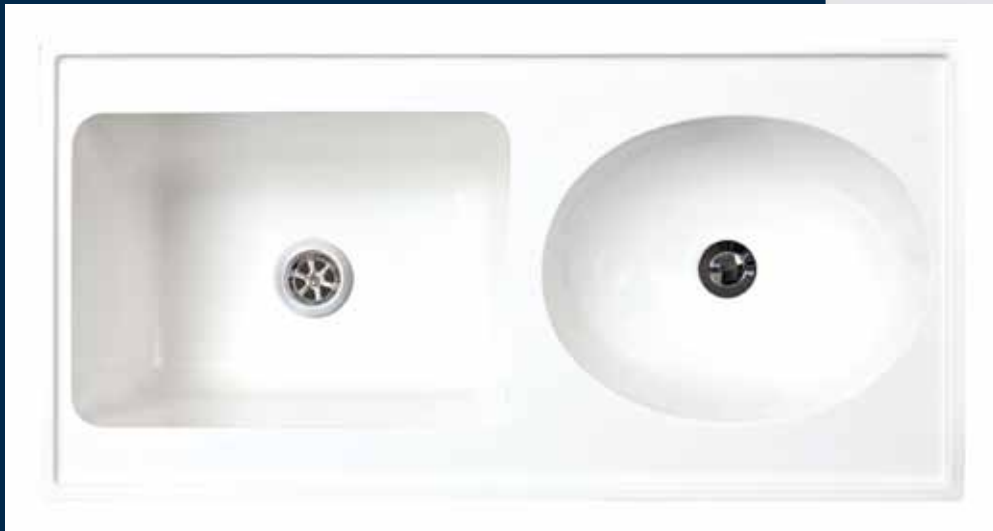

COMBO TWO IN ONE LAUNDRY CABINET

STYLISH PVC CABINET / 35L TROUGH / HAND BASIN

Novelli Combo Two In One Laundry Unit. Stylish PVC cabinet, reversible Acrylmix top with 35L trough and hand basin. The cabinet is manufactured from super tough Zolon PVC and the laundry top from seamless Acrylmix in classic white.

WATER PROOF RUST PROOF
FIRE PROOF

- Available 1th or Nth reversible • Size: 925 x 460 x 840
- Also available as an inset bench mount No. VM40/2

No. CF40CO/2 NTH